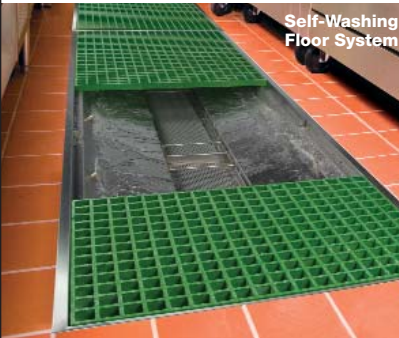

Sani Floor®
Self-Washing Floor Systems®

Safer Every Step Of The Day!

Improving Safety and Sanitation

The Sani-Floor custom designed anti-fatigue and non-slip grate system is used to provide a comfortable and safe working surface. Food and debris fall through the grate openings to contain the mess at its source.

You'll save significant time and money at end-of-day clean up when all you need to do is run the grates through the dish machine.

Choose the **Self-Washing Floor System** where debris is a problem; the **Standard Floor Troughs** where liquids pool up; and the **Instant Safety Floor** in any area that is slippery and unsafe.