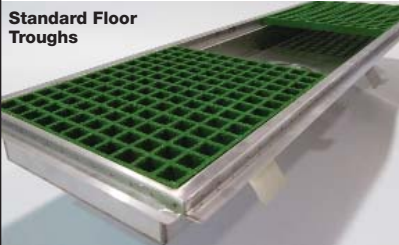

Sani Floor®
Self-Washing Floor Systems®

Safer Every Step Of The Day!

Improving Safety and Sanitation

The Sani-Floor custom designed anti-fatigue and non-slip grate system is used to provide a comfortable and safe working surface. Food and debris fall through the grate openings to contain the mess at its source.

You'll save significant time and money at end-of-day clean up when all you need to do is run the grates through the dish machine.

Choose the **Self-Washing Floor System** where debris is a problem; the **Standard Floor Troughs** where liquids pool up; and the **Instant Safety Floor** in any area that is slippery and unsafe.